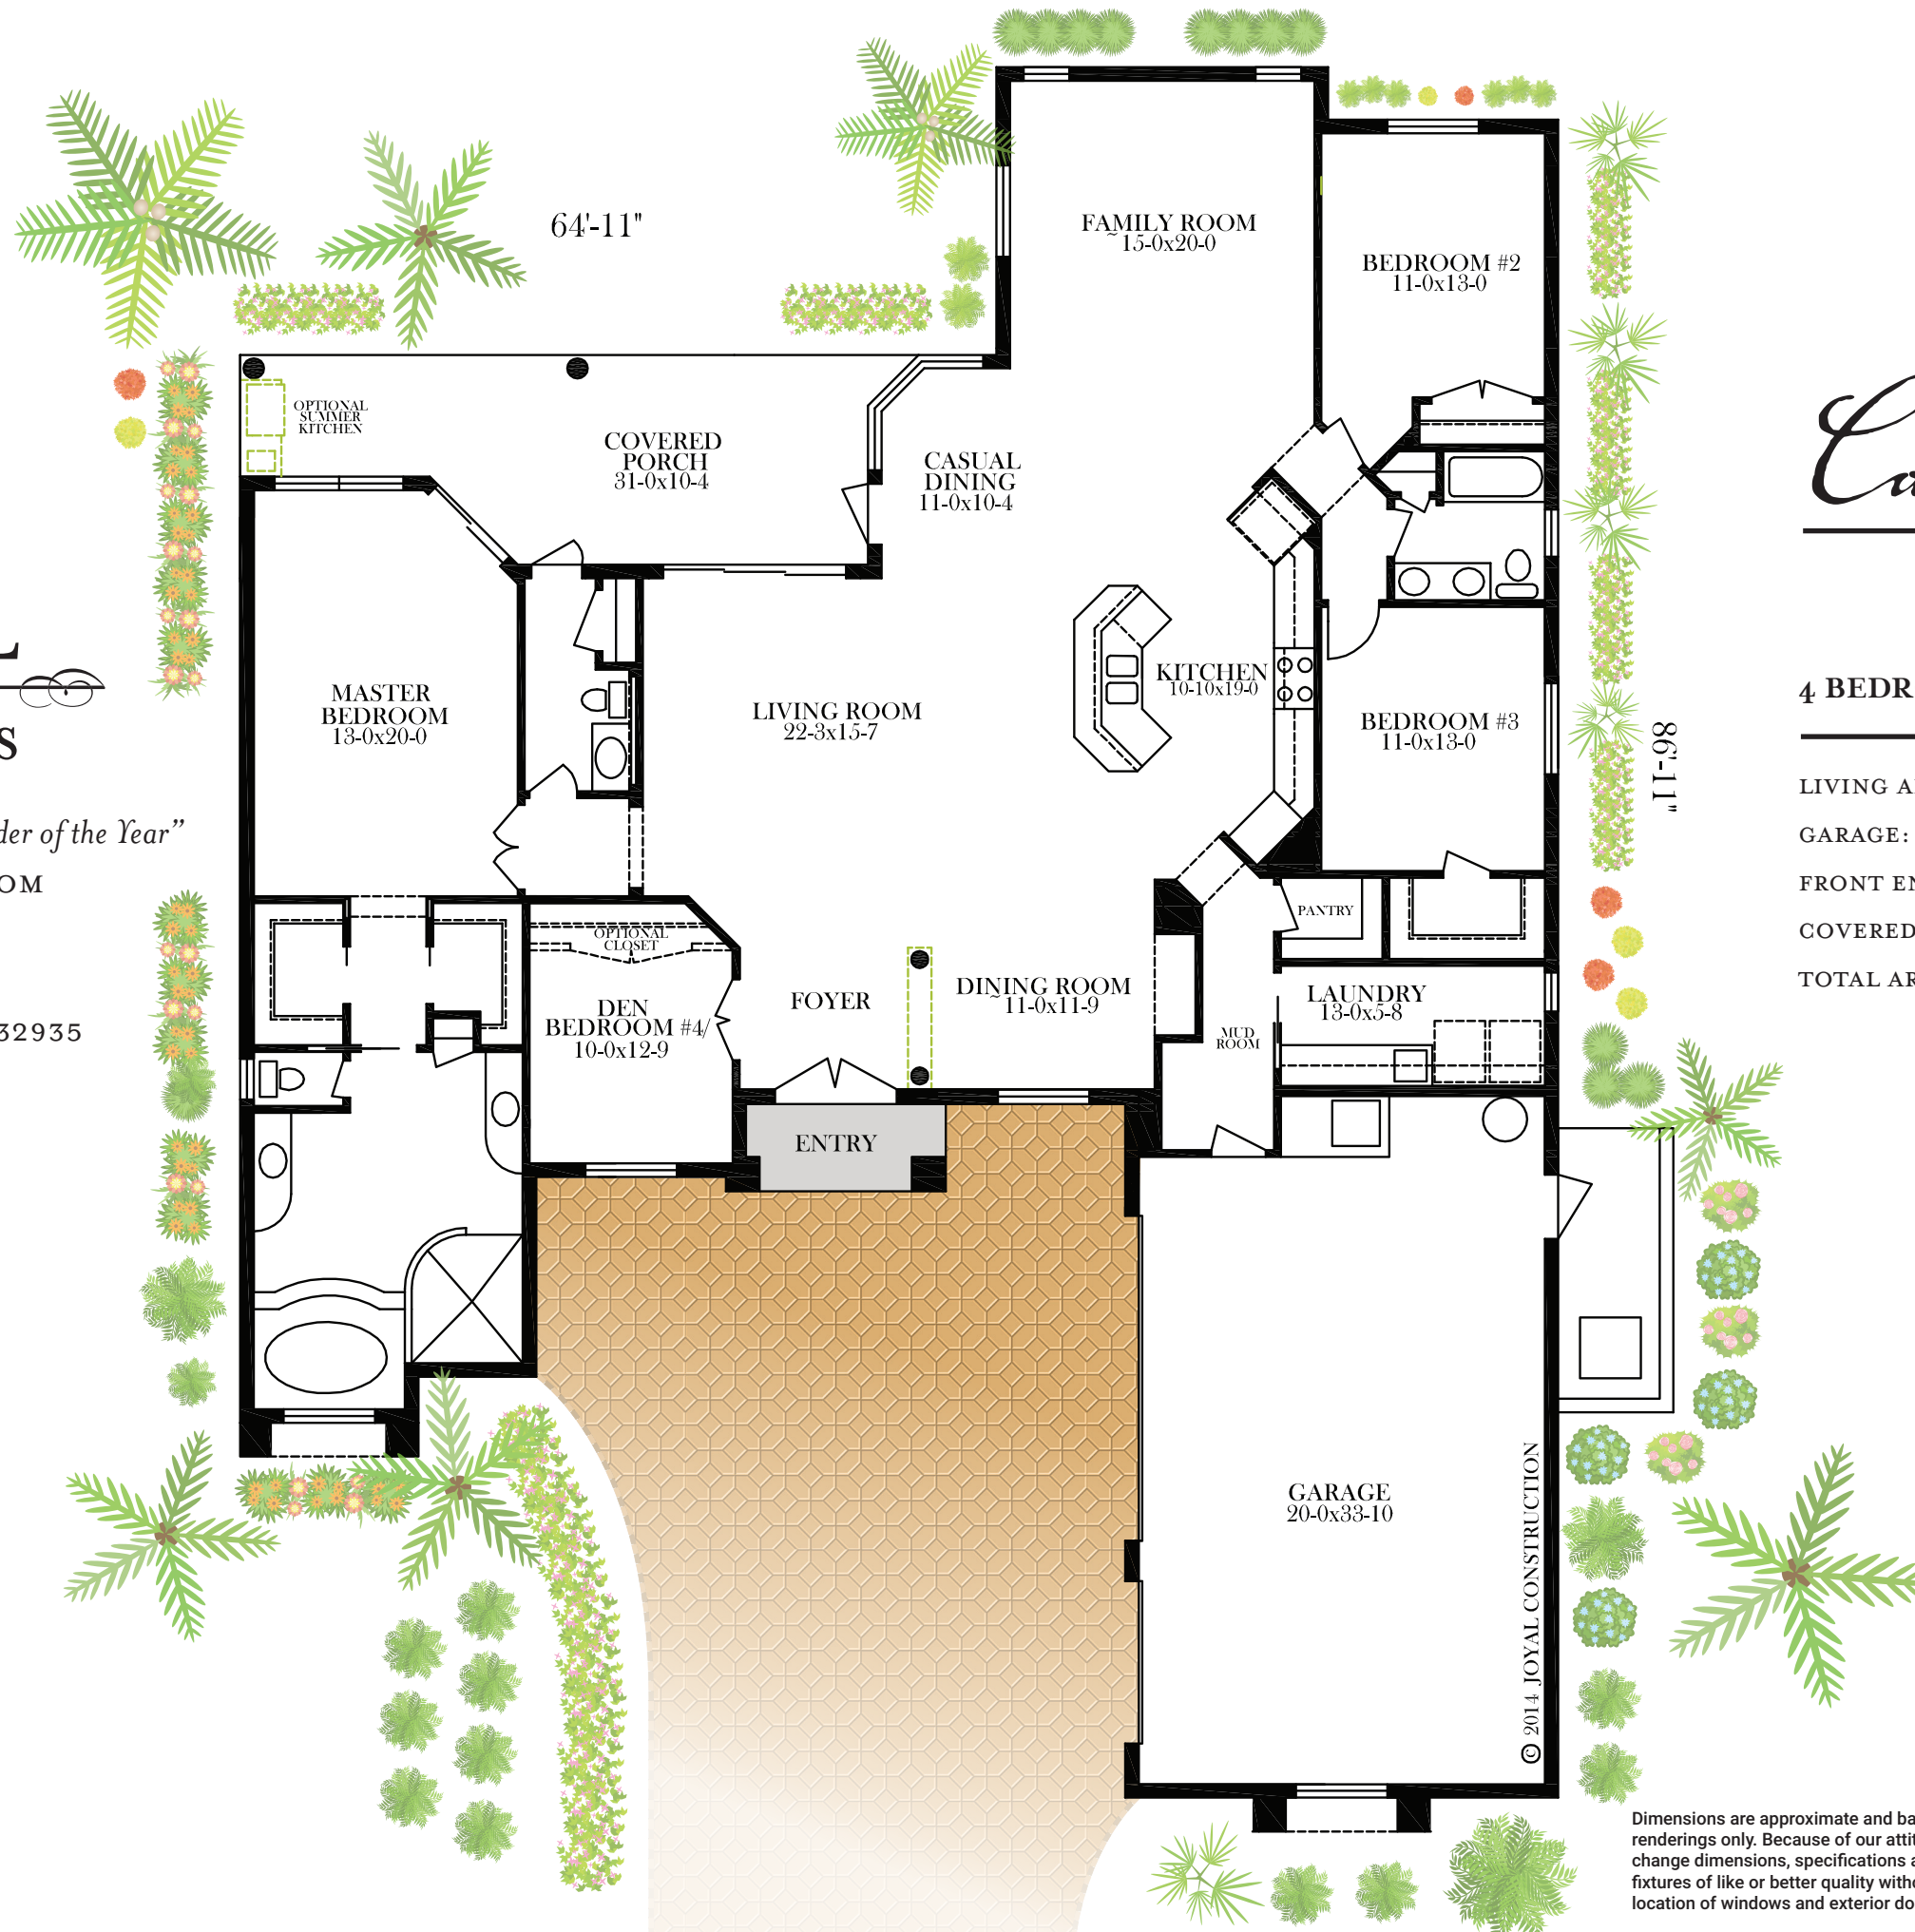

## Carmel

### 4 BEDROOMS - 2½ BATHS

LIVING AREA:	2752 SQ. FT.
GARAGE:	714 SQ. FT.
FRONT ENTRY:	40 SQ. FT.
COVERED PORCH:	273 SQ. FT.
TOTAL AREA:	3779 SQ. FT.

© 2014 JOYAL CONSTRUCTION

Dimensions are approximate and based on concrete block construction. Illustrations are renderings only. Because of our attitude of constant improvement, we reserve the right to change dimensions, specifications and prices and to substitute materials, appliances and fixtures of like or better quality without notice. Due to building code requirements, the location of windows and exterior doors may vary. State General Contractor CGC 011887